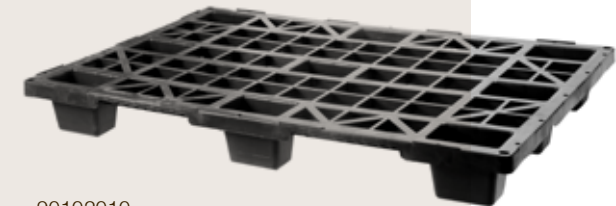

תשטחים Pallet

עומס דינמי 800 Kg
עומס סטטי 1,600 Kg

ס"ת 120/100/13 cm	
Weight	5,000 gr
Dimensions	120x100x13 cm
Stackability	70 Pallets in 2,200 mm
20' Container	700 pcs
40' Container	1,470 pcs
40' HC container	1,680 pcs

ס"ת 100/60/13 cm	
Weight	2500 gr
Dimensions	100x60x13 cm
Stackability	140 Pallets in 2,200 mm
20' Container	1,400 pcs
40' Container	2,940 pcs
40' HC container	3,360 pcs

תשטחים Pallet

ס"ת 120/80/14 cm	
Weight	4,600 gr
Dimensions	120/80/14 cm
Stackability	57 Pallets in 2,500 mm
20' Container	684 pcs
40' Container	1,254 pcs
40' HC container	1,650 pcs

עומס דינמי 900 Kg
עומס סטטי 1,800 Kg

90102010

תשטחים Pallet

ס"ת 110/110/10.5 cm	
Weight	10,000 gr
Dimensions	110x110x10.5 cm
Stackability	20 Pallets in 2,200 mm
20' Container	200 pcs
40' Container	440 pcs
40' HC container	484 pcs